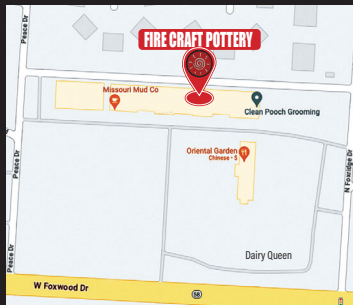

FIRE CRAFT POTTERY

1268 W. Foxwood Drive, Raymore, MO 64083

816-974-2647

Closed Monday & Tuesday • Wednesday & Thursday 10am-6pm
Friday & Saturday 10am-8pm • Sunday 12noon-4pm

Pottery Parties, Group Events, Fundraising...