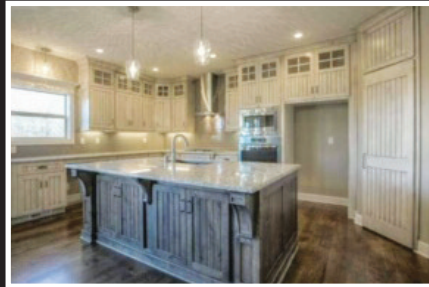

Robertson PAINTING

Residential Specialist

816-616-5533

**FREE
ESTIMATES!**

*Licensed and Insured
for Your Protection*

OWNER
JASON ROBERTSON

Residential Repaint Specialist • New Construction • Wood Rot • And More!

WWW.FACEBOOK.COM/PAINTINGBYROBERTSON

$500 OFF

COMPLETE EXTERIOR PAINT JOB

816-616-5533

Cannot be combined with any other offers.
With Coupon Only. Expires 09/27/20.

15% OFF

ANY PAINT JOB

816-616-5533

Cannot be combined with any other offers.
With Coupon Only. Expires 09/27/20.

INTERIOR