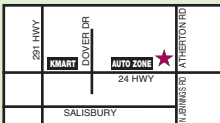

10% OFF

SENIOR BUFFET

(65 & OLDER) DINE-IN ONLY

816-257-0922

Not valid with any other offer.
One coupon per table.
Expires 05/31/20.

永利
WING LEE

CHINESE RESTAURANT

910 Atherton Rd.
Independence, MO 64056
816-257-0922