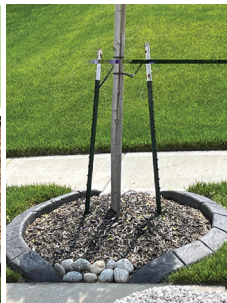

Design and Installation of Concrete Border Edging

The CUTTING EDGE

SINCE 1985

20 Years Experience In Curbing

816-985-0999

Scan this code to see video of our work

WE INSTALL

- Rock Matt & Plants
- Mulch
- Rubber Mulch