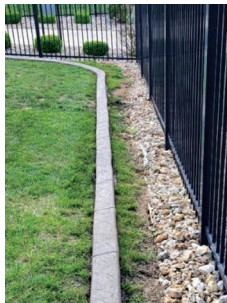

Don't Settle For Those Other Outdated Systems When You Can Install Something That Will Last

- Won't rot, rust, tear or heave
- Low maintenance
- Adds definition and value to your home
- Many color and design choices
- Extremely durable
- Steel cable reinforced to prevent Separation and heaving
- One day installation

Design and Installation of Concrete Border Edging

The CUTTING EDGE

SINCE 1985

20 Years Experience In Curbing

816-985-0999

Scan this code to see video of our work

WE INSTALL

- Rock Matt & Plants
- Mulch
- Rubber Mulch